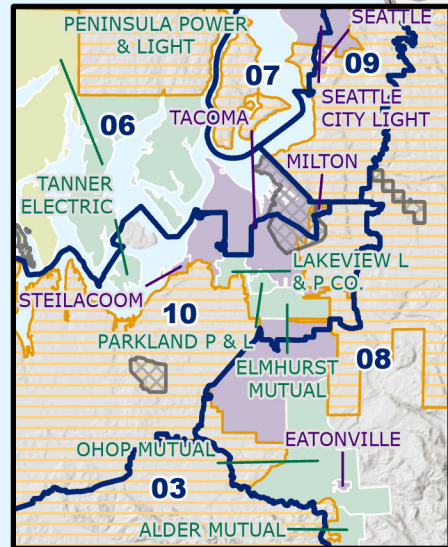

BPA PUBLIC, TRIBAL, AND IOU CUSTOMERS WASHINGTON STATE 119th CONGRESSIONAL DISTRICTS

SENATORS

Maria Cantwell
Patty Murray

REPRESENTATIVES

Suzan DelBene (01)
Rick Larsen (02)
Marie Gluesenkamp Perez (03)
Dan Newhouse (04)
Michael Baumgartner (05)
Emily Randall (06)
Pramila Jayapal (07)
Kim Schrier (08)
Adam Smith (09)
Marilyn Strickland (10)

- Congressional District Boundary
- Tribal Reservation
- Federal Dam

- ### Investor-Owned Utilities
- Avista Energy
 - PacifiCorp
 - Puget Sound Energy

- ### Public Utilities
- Cooperative
 - Federal
 - Municipal
 - People's Utility District

- ### Tribal Utilities
- Yakama Power