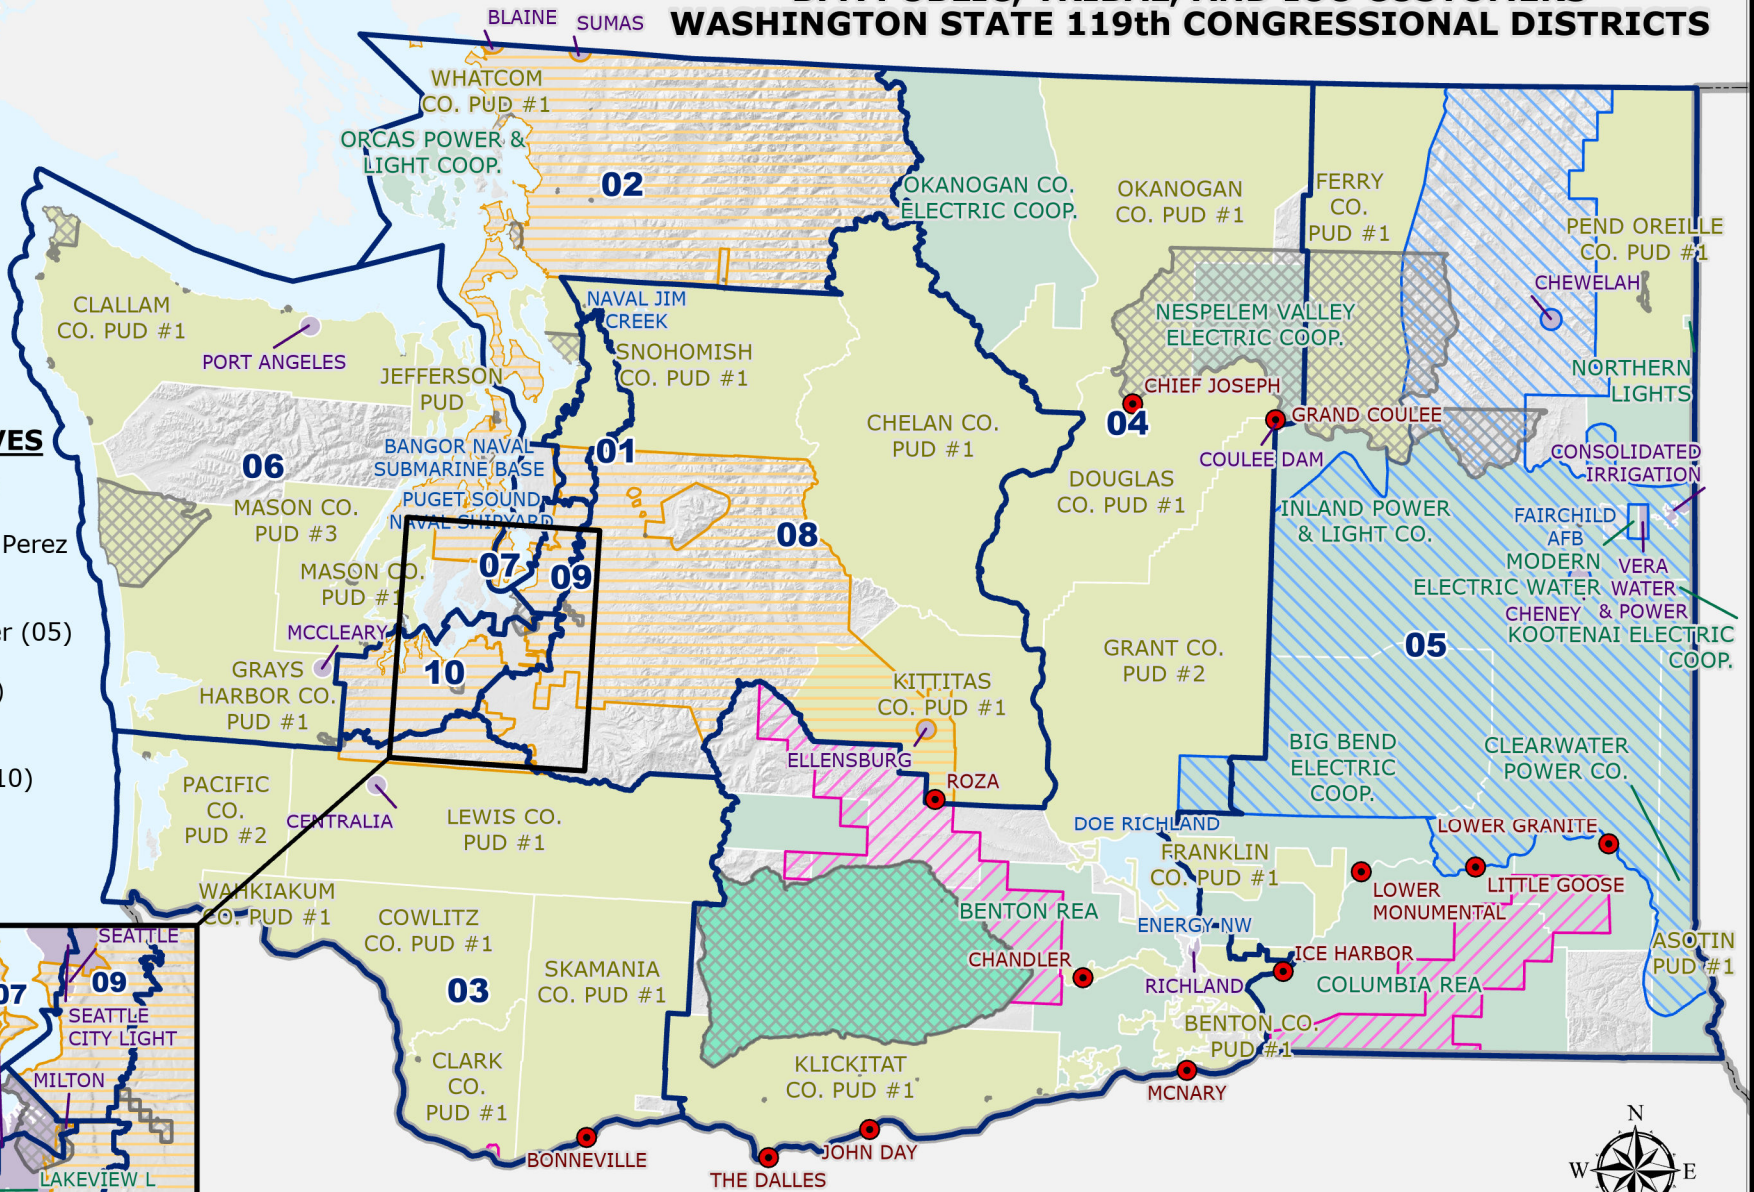

BPA PUBLIC, TRIBAL, AND IOU CUSTOMERS WASHINGTON STATE 119th CONGRESSIONAL DISTRICTS

SENATORS

Maria Cantwell
Patty Murray

REPRESENTATIVES

Suzan DelBene (01)
Rick Larsen (02)
Marie Gluesenkamp Perez (03)
Dan Newhouse (04)
Michael Baumgartner (05)
Emily Randall (06)
Pramila Jayapal (07)
Kim Schrier (08)
Adam Smith (09)
Marilyn Strickland (10)

- Congressional District Boundary
- Tribal Reservation
- Federal Dam

- ### Investor-Owned Utilities
- Avista Energy
 - PacifiCorp
 - Puget Sound Energy

- ### Public Utilities
- Cooperative
 - Federal
 - Municipal
 - People's Utility District

- ### Tribal Utilities
- Yakama Power