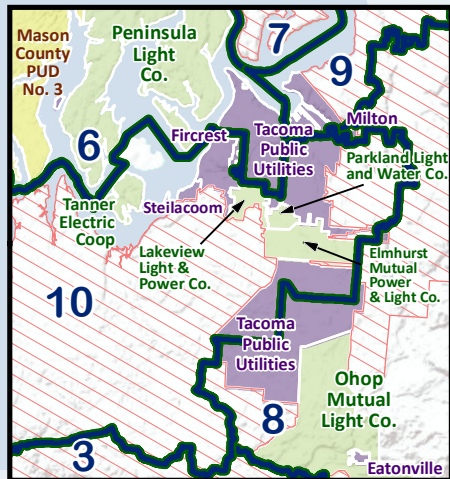

WASHINGTON STATE 117th CONGRESSIONAL DISTRICTS BPA PUBLIC, TRIBAL AND IOU CUSTOMERS

SENATORS:

Maria Cantwell
Patty Murray

REPRESENTATIVES:

Suzan DelBene (01)
Rick Larsen (02)
Jaime Herrera Beutler (03)
Dan Newhouse (04)
Cathy McMorris Rodgers
(05) Derek Kilmer (06)
Pramila Jayapal (07)
Kim Schrier (08)
Adam Smith (09)
Marilyn Strickland (10)

Map Inset

Congressional District Boundary	Tribal Reservation	Avista Energy	Cooperative	Tribal Utilities
Direct Service Industries	PacificCorp	People's Utility District	Yakama Power	
Federal Dam	Puget Sound Energy	Municipality		
		Federal