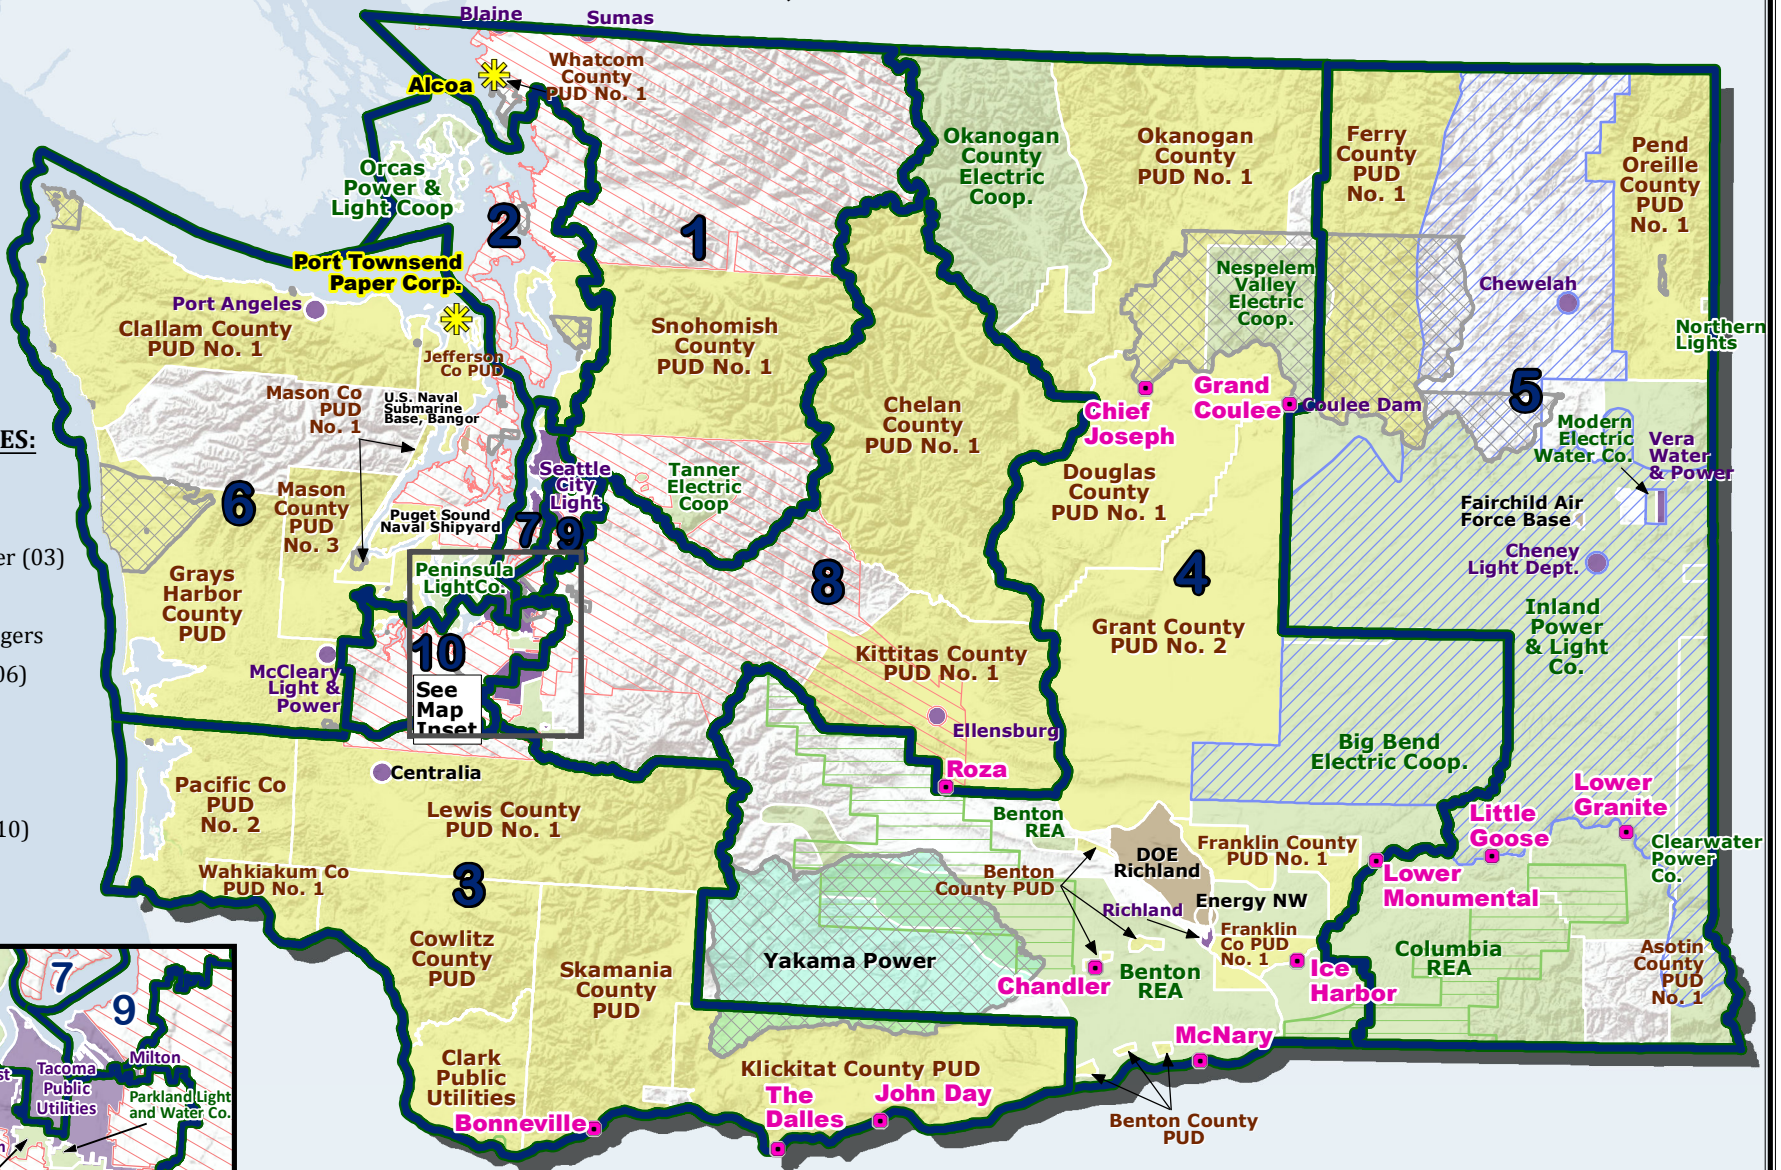

# WASHINGTON STATE 117th CONGRESSIONAL DISTRICTS BPA PUBLIC, TRIBAL AND IOU CUSTOMERS

## SENATORS:

Maria Cantwell  
Patty Murray

## Map Inset

Congressional District Boundary	Tribal Reservation	Avista Energy	Cooperative	Tribal Utilities
Direct Service Industries	PacificCorp	People's Utility District	Yakama Power	
Federal Dam	Puget Sound Energy	Municipality		
		Federal		