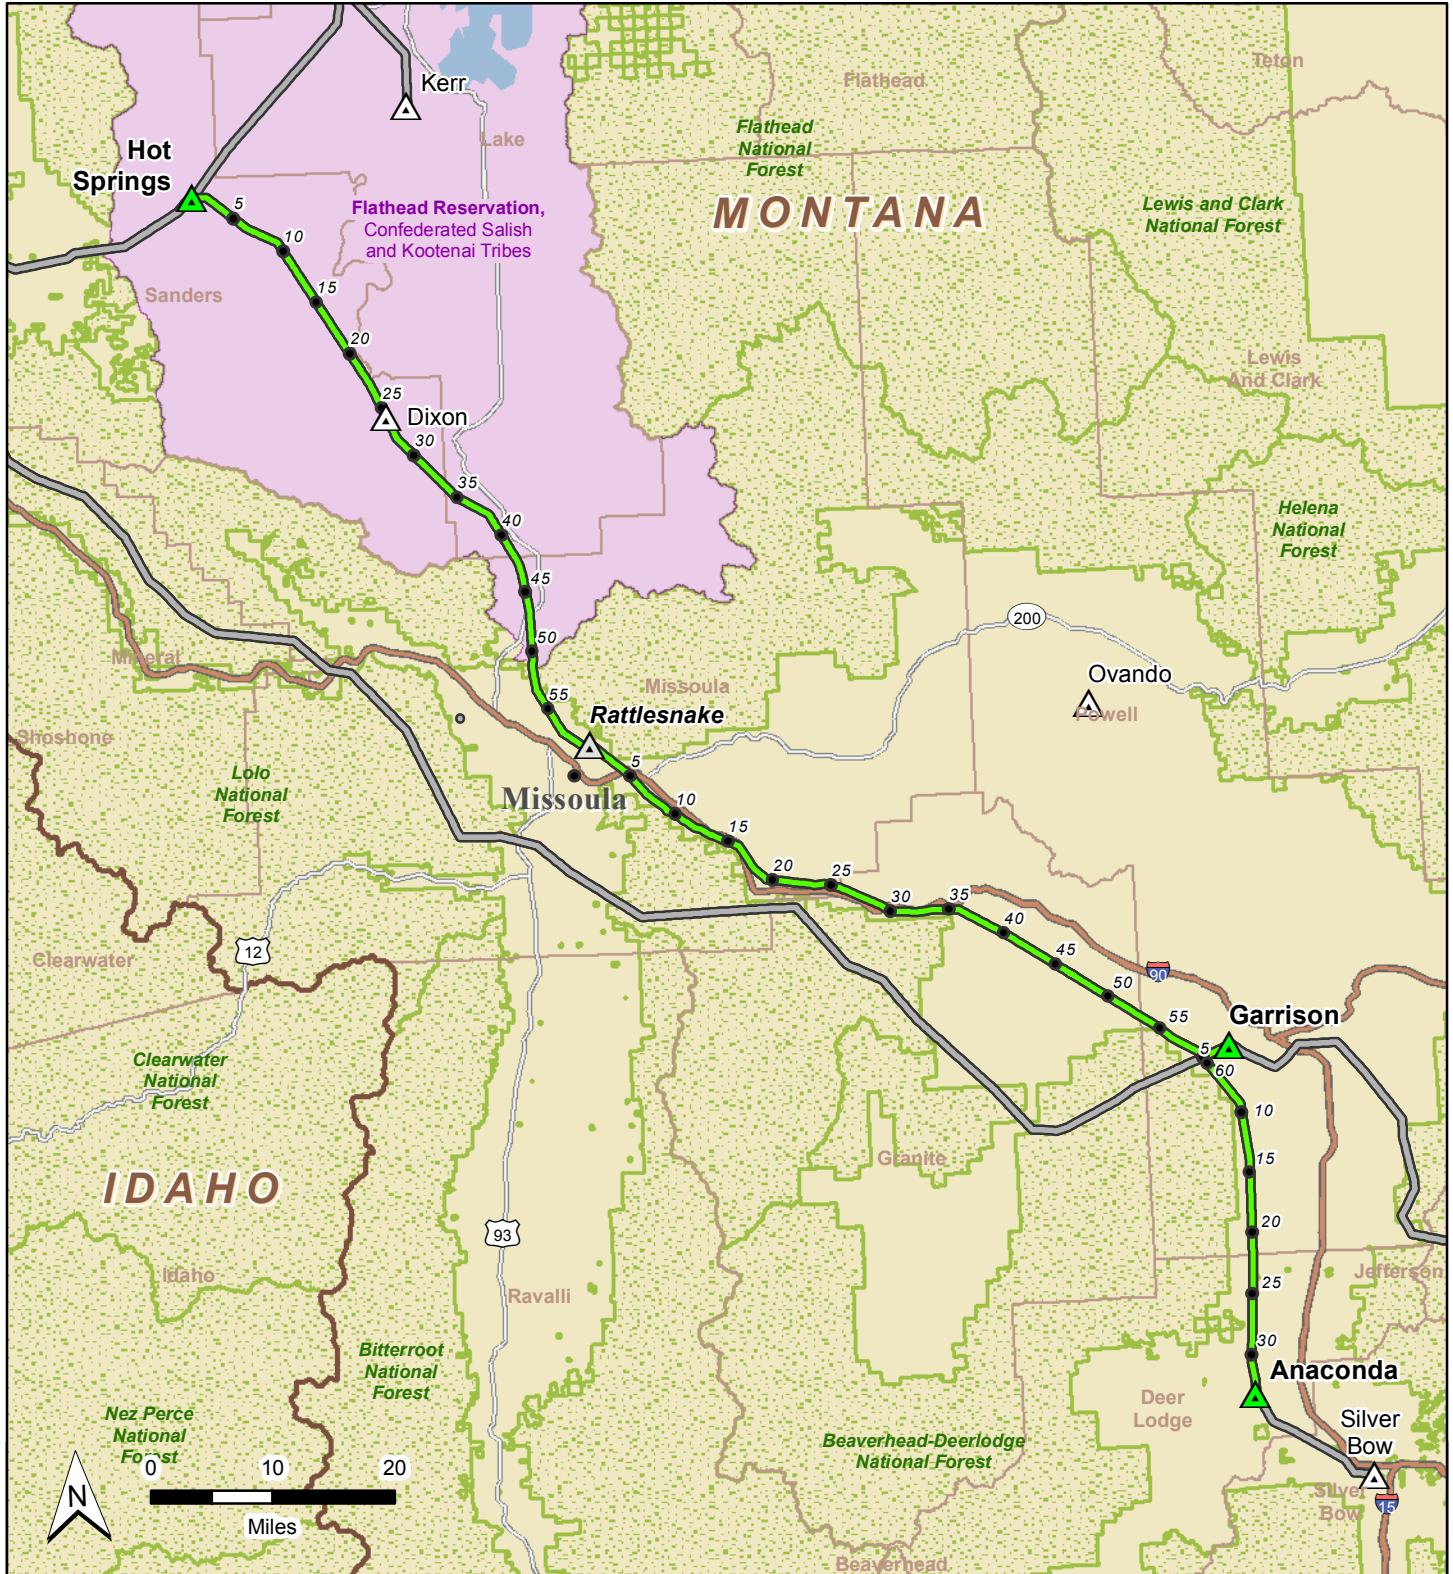

Proposed Bonneville Power Administration Hot Springs-Anaconda Wood Pole Transmission Line Rebuild Project

- △ BPA Substation
- ▲ BPA Project Substation
- △ Non-BPA Substation
- BPA Project Transmission Line
- BPA Transmission Line
- ▨ USFS Forest Boundary
- Indian Reservation