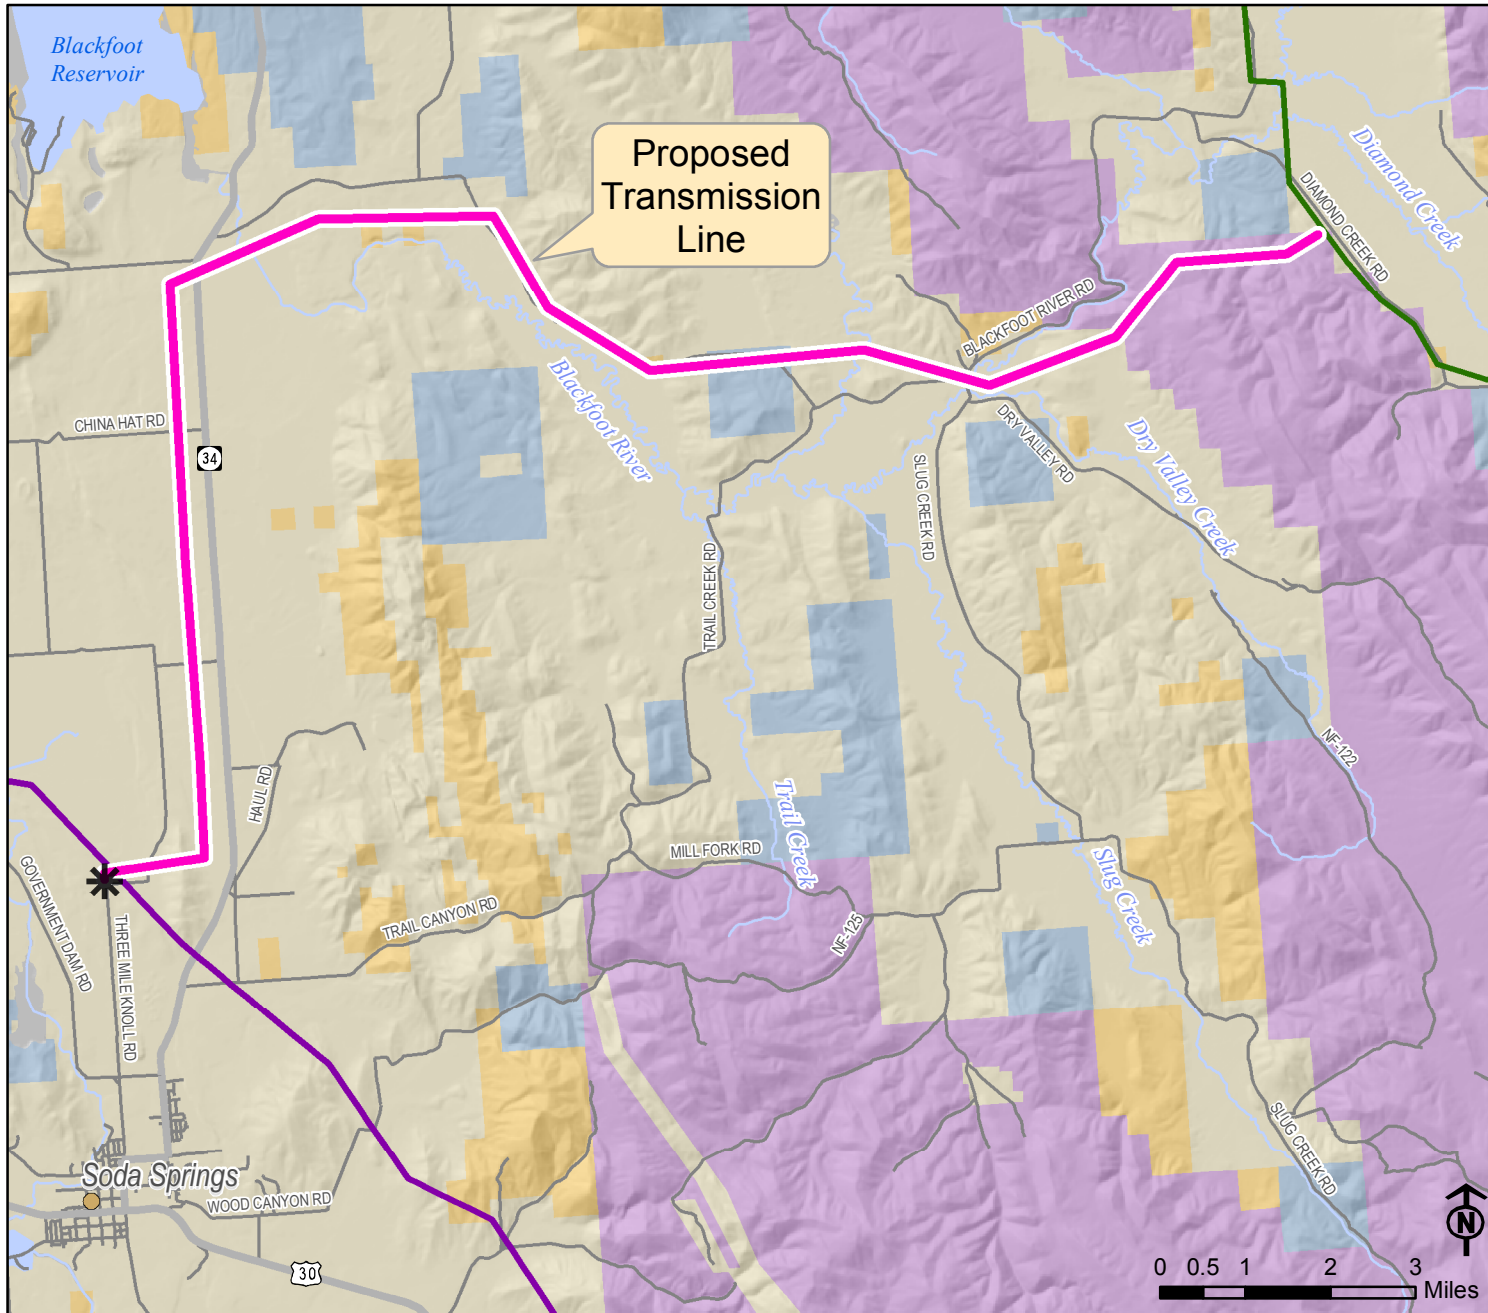

Proposed BPA - Lower Valley Energy Caribou Project

Legend

- City
 - ★ Proposed Substation
 - Proposed Transmission Line
 - Idaho Power Company Line
 - Lower Valley Energy Line
 - Highway
 - Road
- Major Ownership**
- Private / Other
 - Caribou - Targhee National Forest
 - Bureau of Land Management
 - State of Idaho